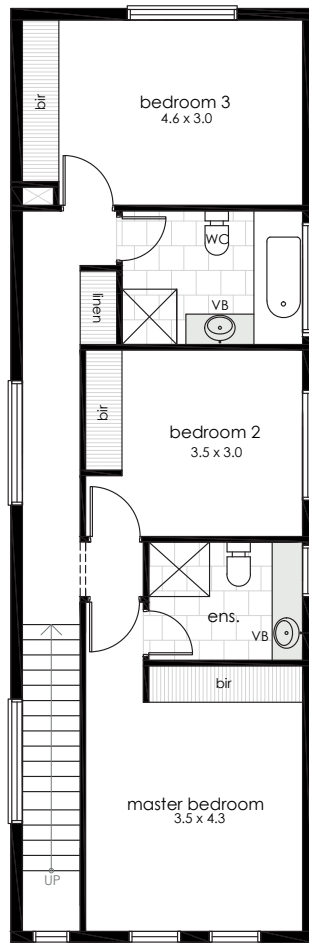

# CHARLOTTE

3 2.5 2

## DIMENSIONS

Living (lower)	76.7
Living (upper)	75.1
Garage	39.5
Porch	1.8
<b>Total area</b>	<b>193.1m<sup>2</sup></b>
House width	8.98
House length	15.48

All facade images are for illustrative purposes only. Materials, colours and inclusions may vary.