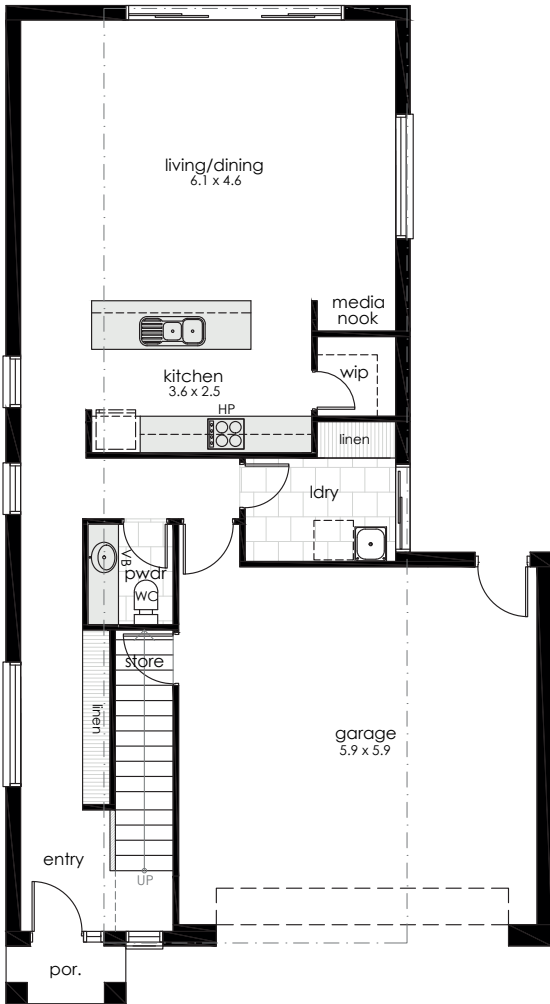

# CHARLOTTE

3 2.5 2

## DIMENSIONS

Living (lower)	76.7
Living (upper)	75.1
Garage	39.5
Porch	1.8
<b>Total area</b>	<b>193.1m<sup>2</sup></b>
House width	8.98
House length	15.48

All facade images are for illustrative purposes only. Materials, colours and inclusions may vary.